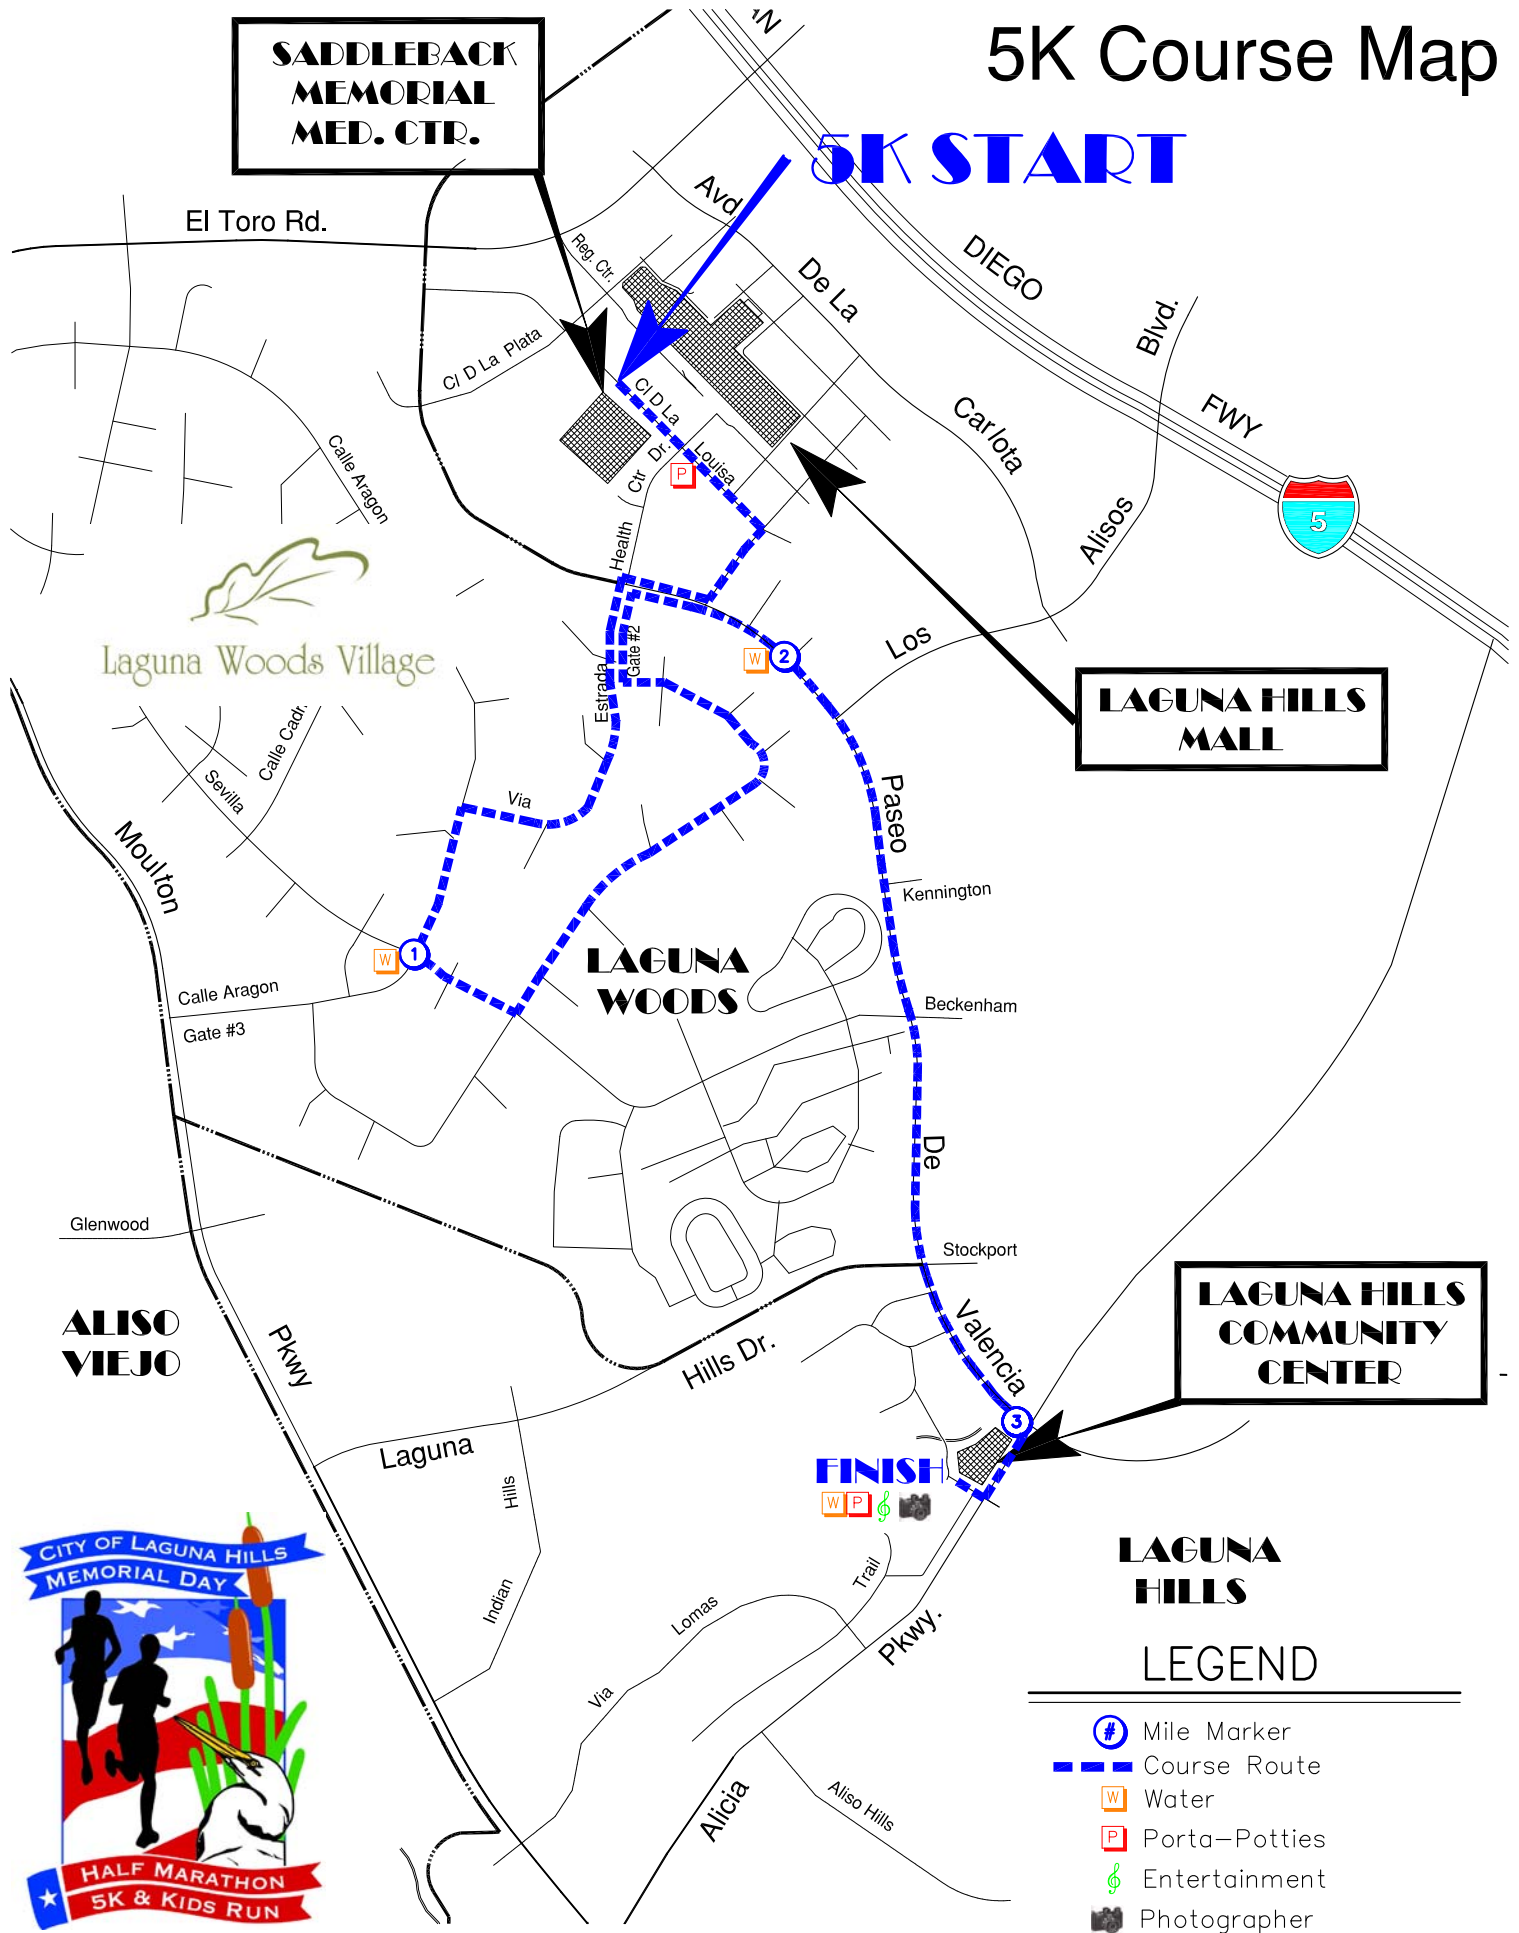

5K Course Map

**SADDLEBACK
MEMORIAL
MED. CTR.**

5K START

**LAGUNA HILLS
MALL**

**LAGUNA
WOODS**

**LAGUNA HILLS
COMMUNITY
CENTER**

FINISH

**LAGUNA
HILLS**

LEGEND

- Mile Marker
- Course Route
- Water
- Porta-Potties
- Entertainment
- Photographer