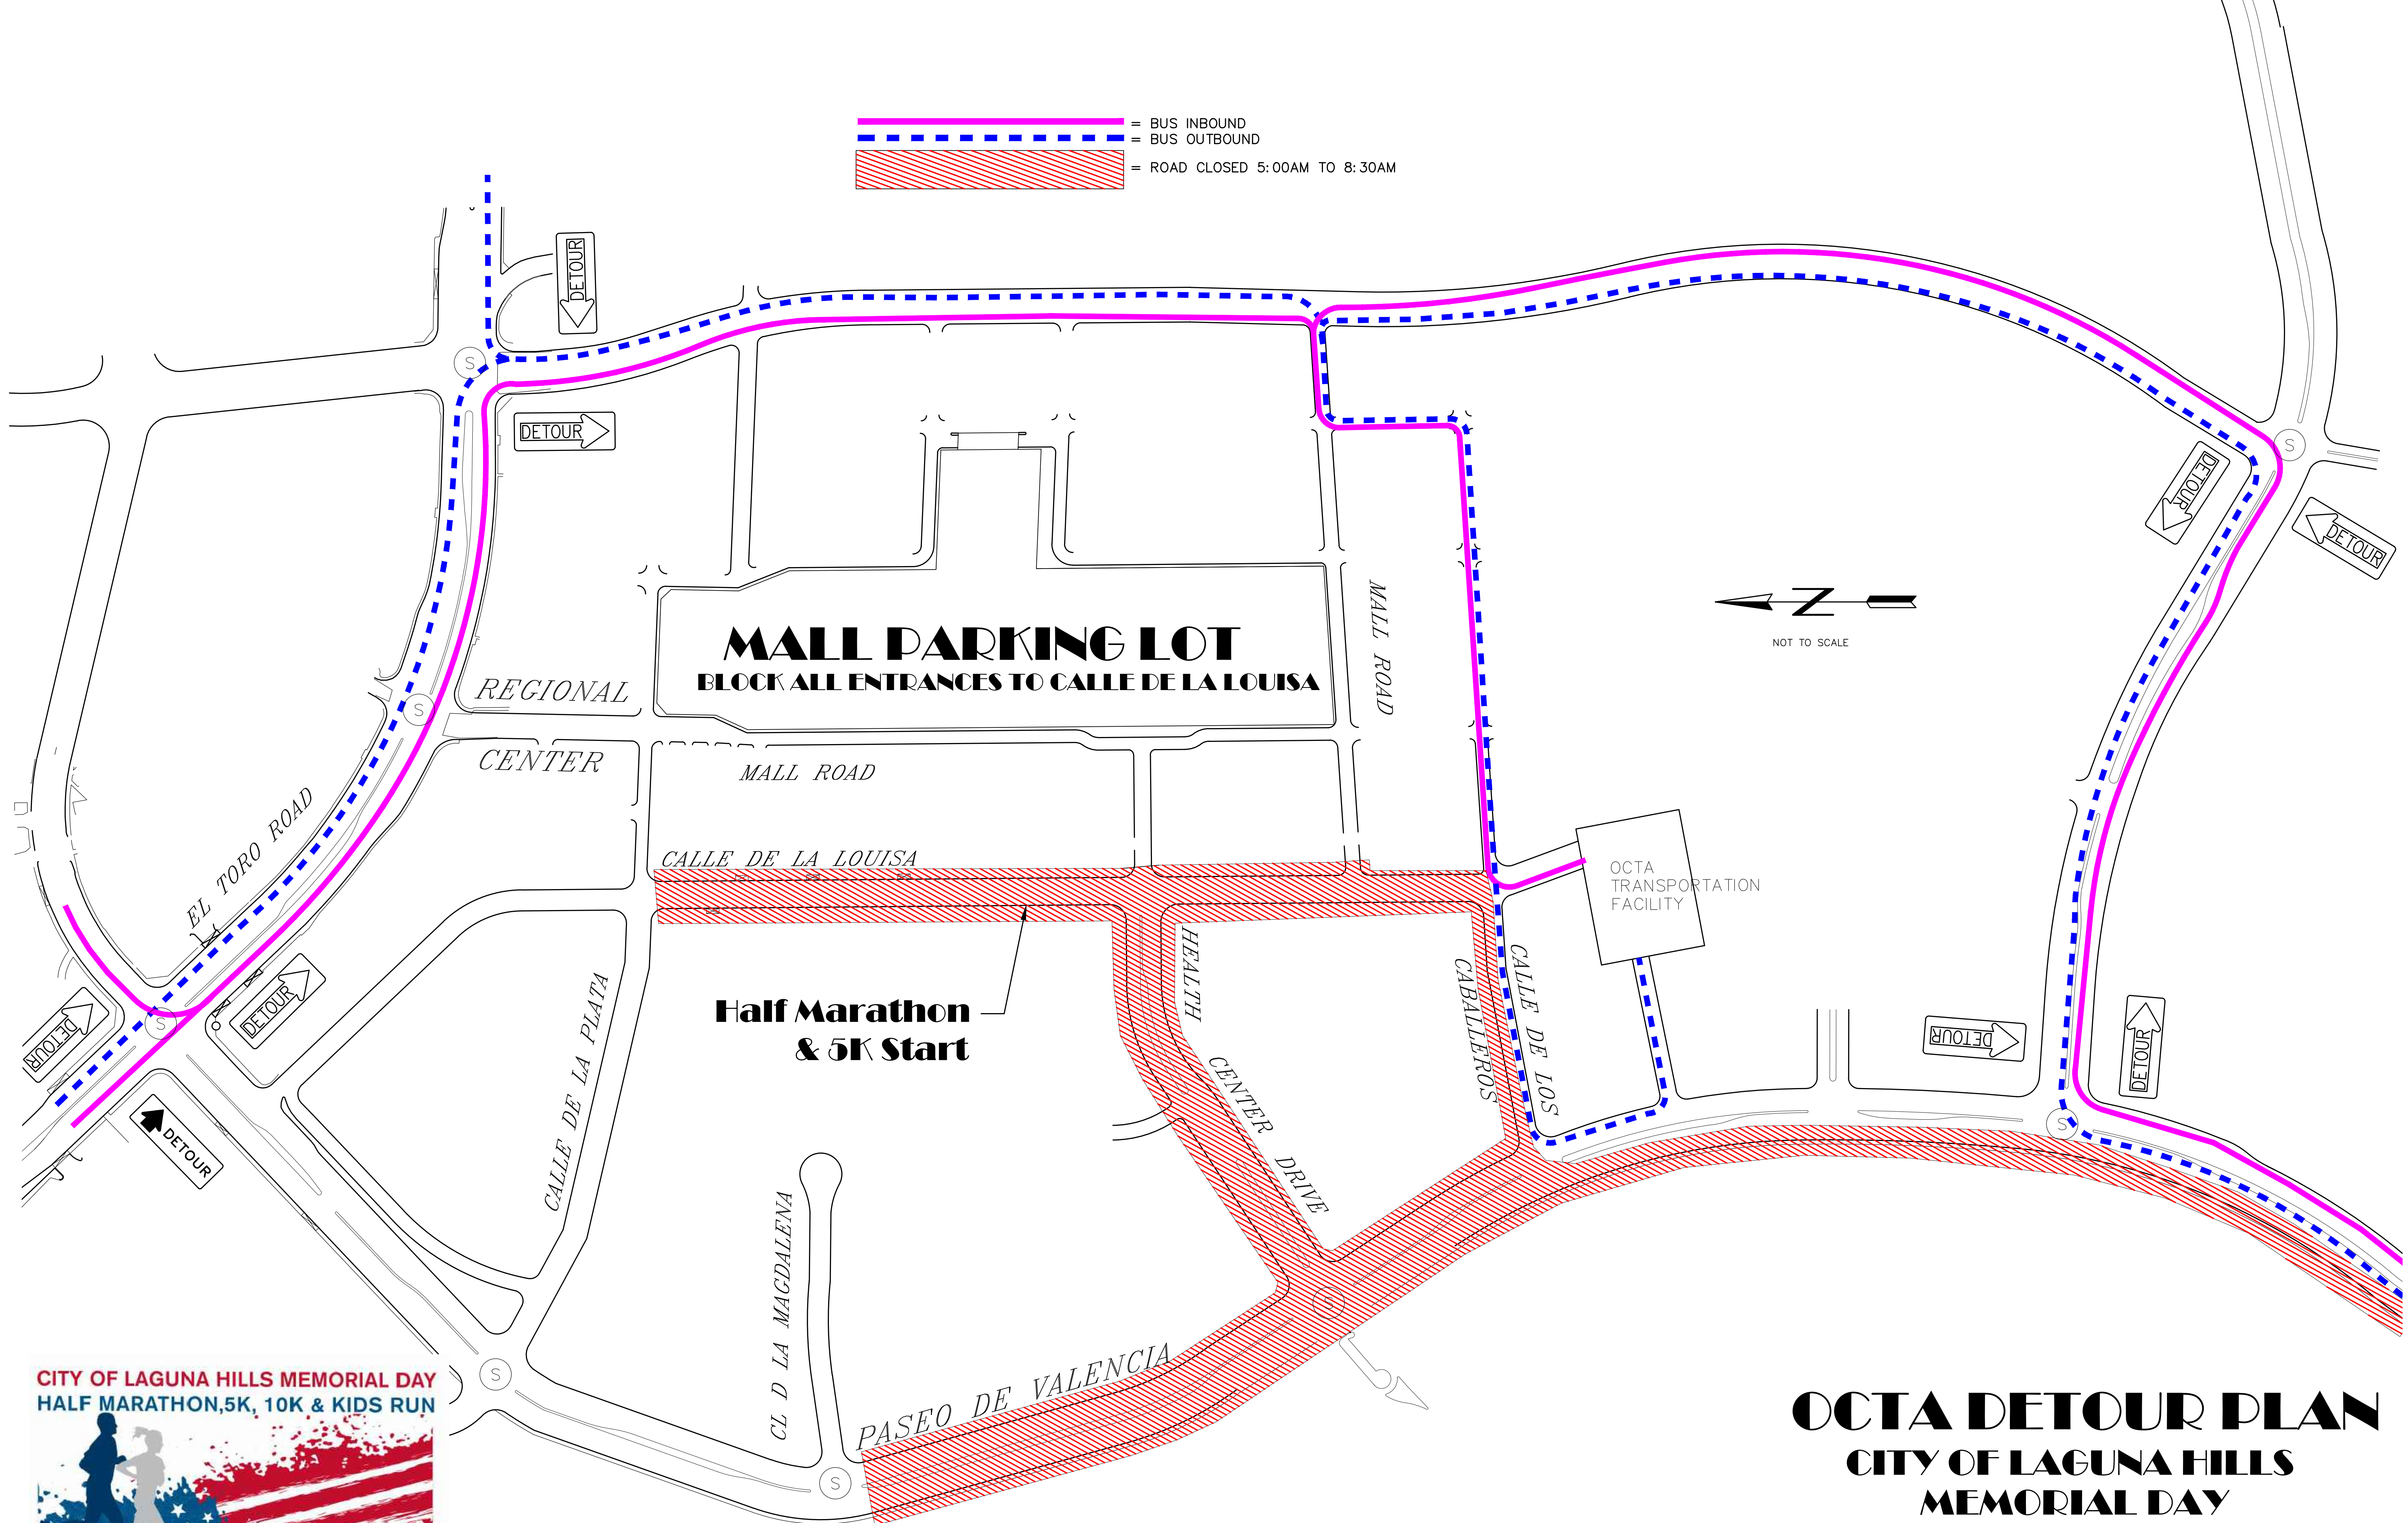

-  = BUS INBOUND
-  = BUS OUTBOUND
-  = ROAD CLOSED 5:00AM TO 8:30AM

**CITY OF LAGUNA HILLS MEMORIAL DAY
HALF MARATHON, 5K, 10K & KIDS RUN**

HONORING THE USMC DARK HORSE BATTALION

**OCTA DETOUR PLAN
CITY OF LAGUNA HILLS
MEMORIAL DAY
HALF MARATHON, 5K & 10K
LAGUNA HILLS, CALIFORNIA**