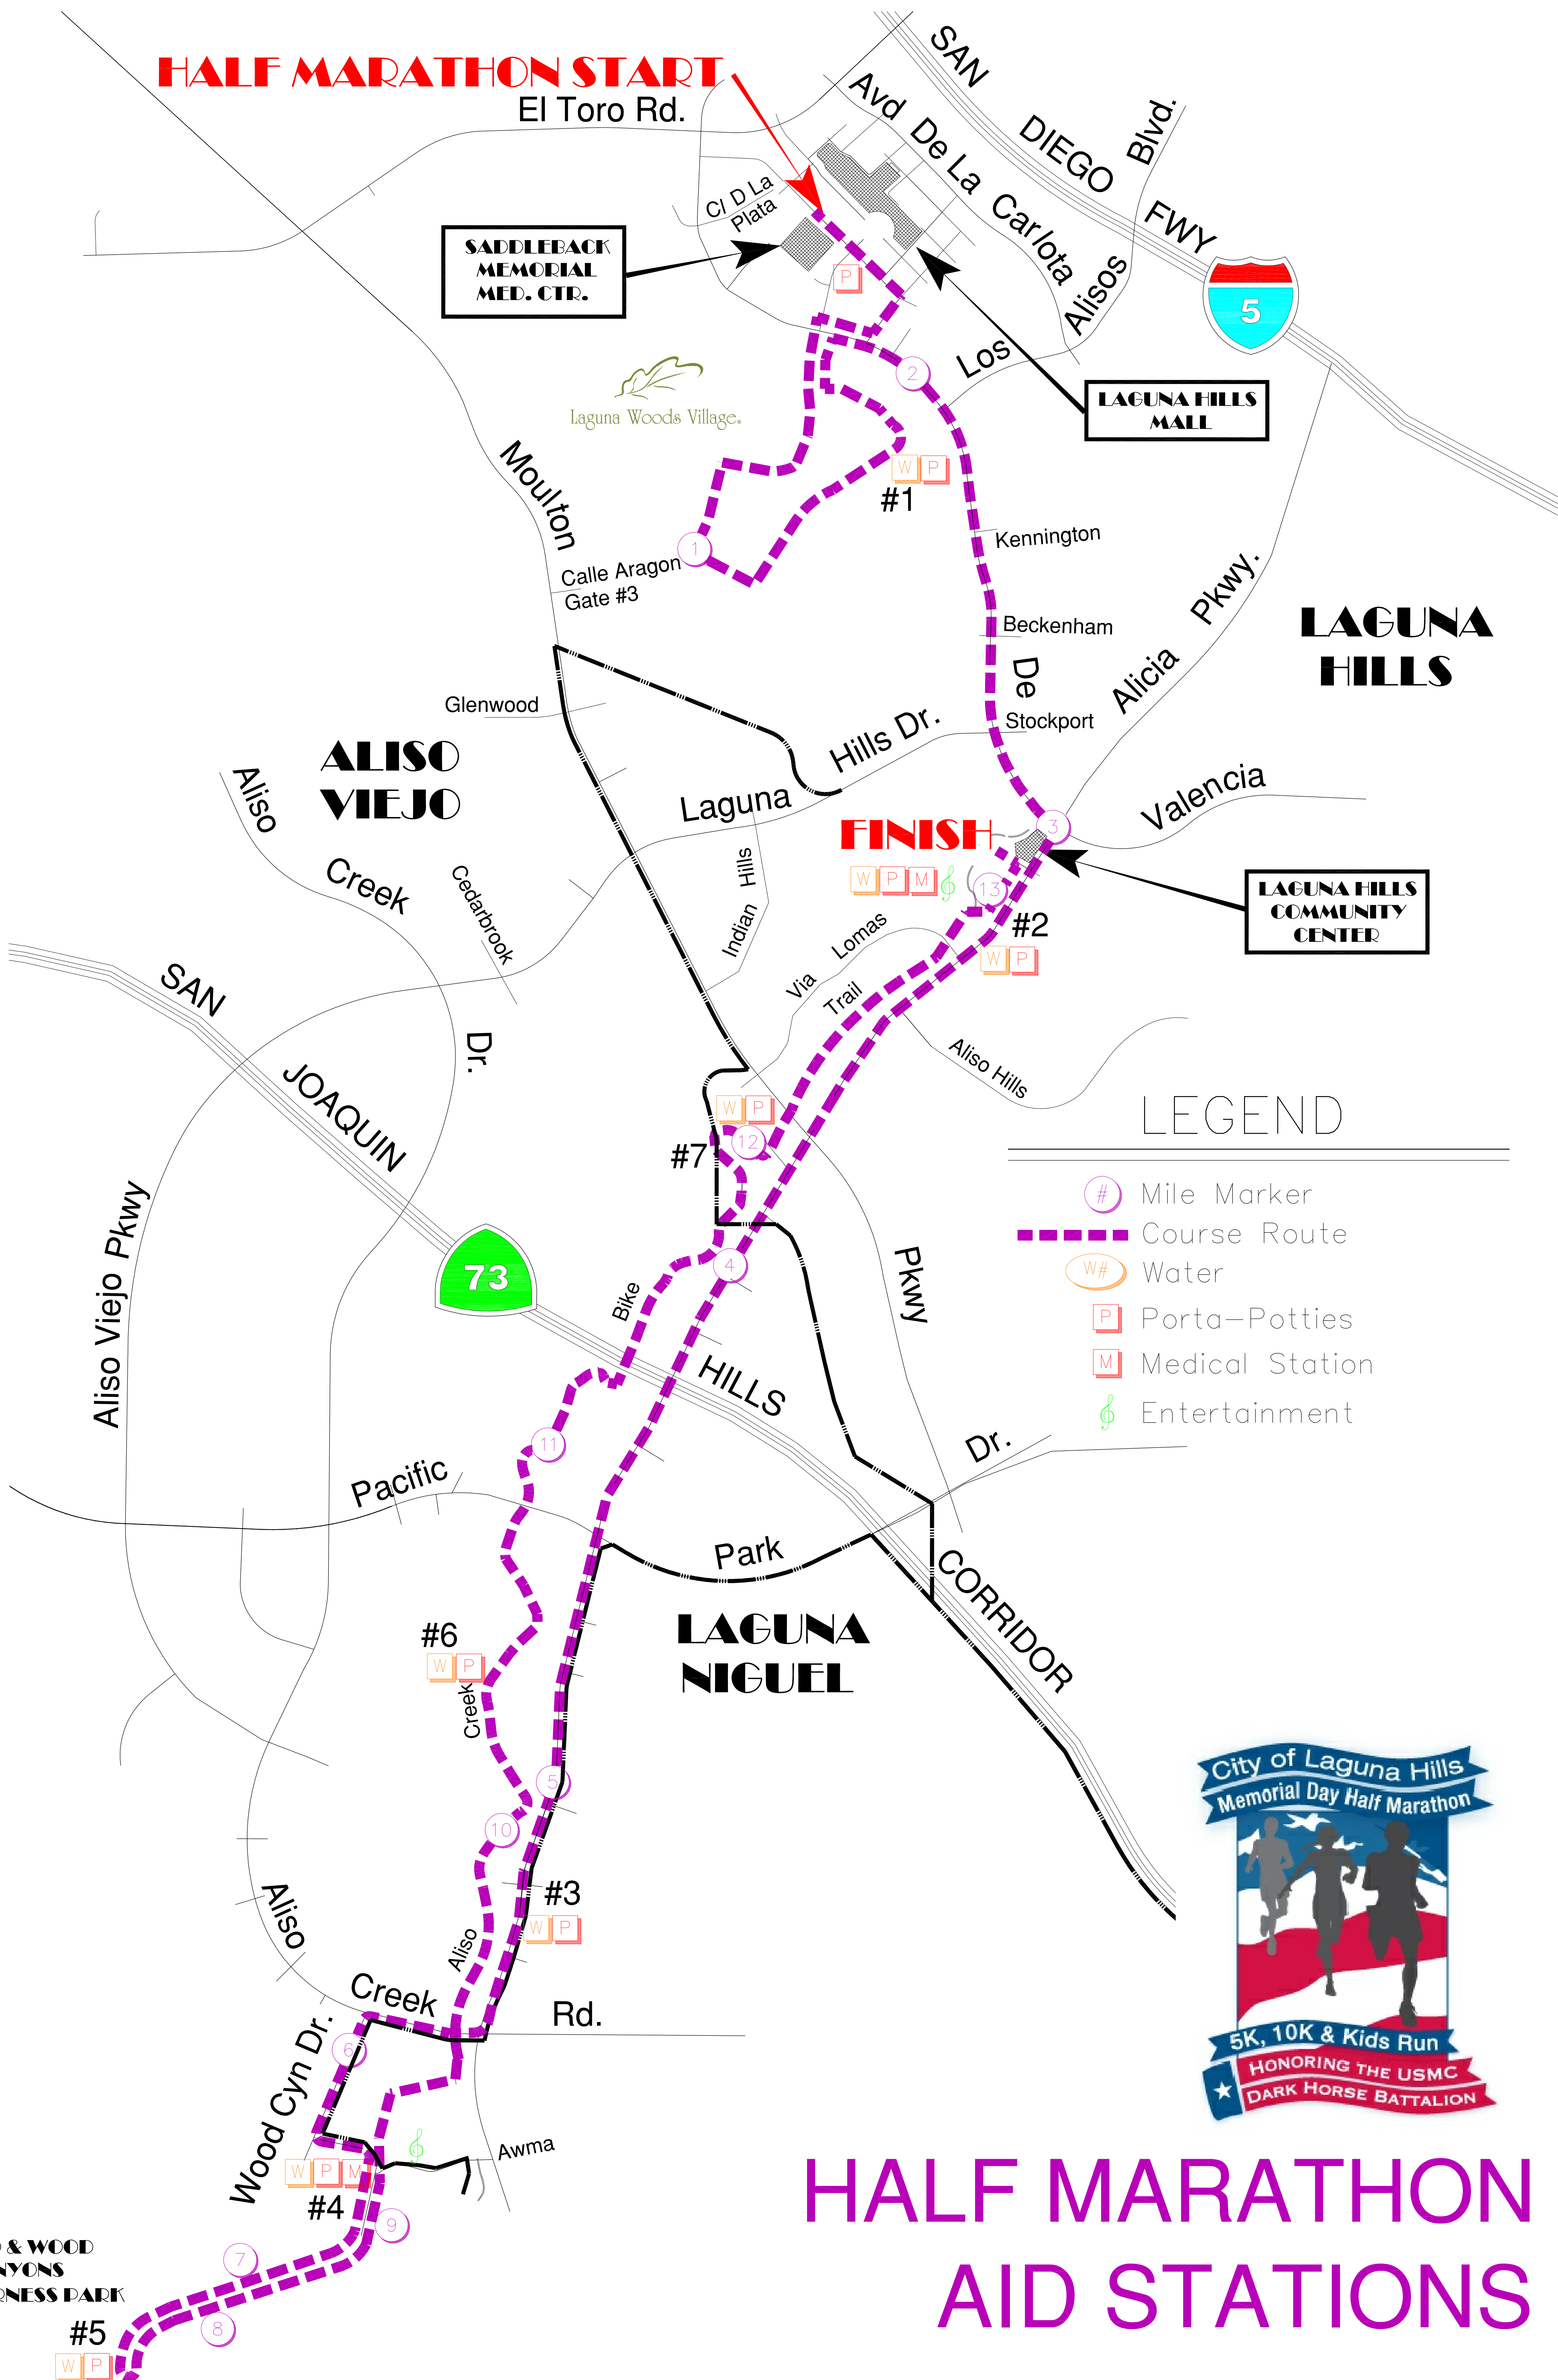

HALF MARATHON START

El Toro Rd.

LEGEND

- # Mile Marker
- Course Route
- W# Water
- P Porta-Potties
- M Medical Station
- E Entertainment

HALF MARATHON AID STATIONS

ALISO & WOOD
CANYONS
WILDERNESS PARK

#5
W P

#7

#8

#4
W P M E

#9

Wood Cyn Dr.

Aliso Creek Rd.

Awma

#6
W P

Creek

#5

#10

#3
W P

Rd.

LAGUNA NIGUEL

Park

#7
W P

HILLS

Bike

#4

#12

#7

Via Lomas Trail

Aliso Hills

Dr.