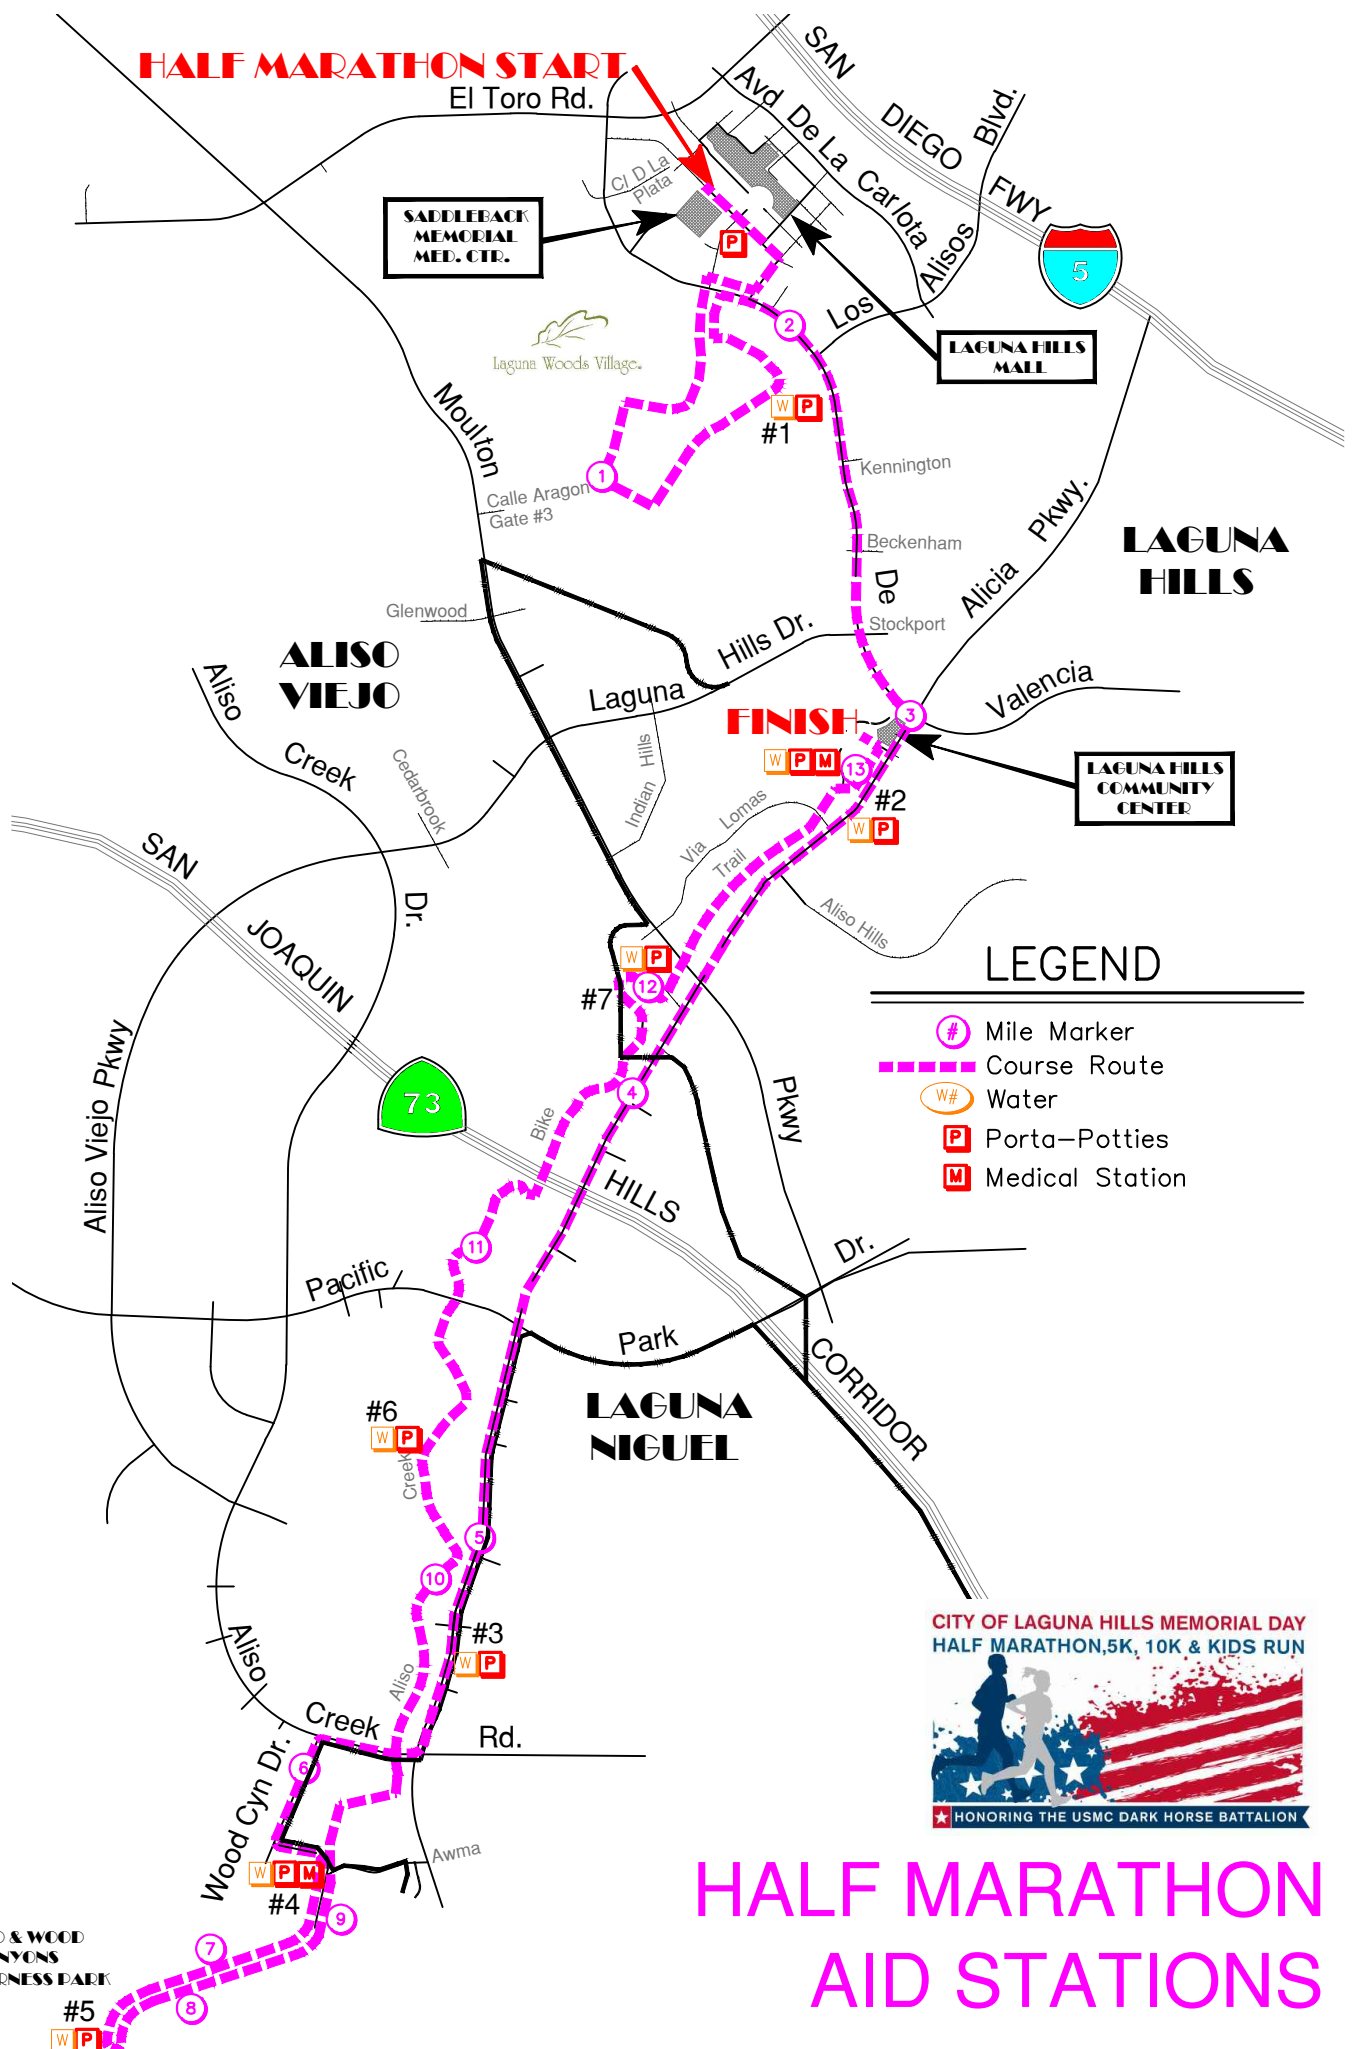

HALF MARATHON START

LEGEND

- Mile Marker
- Course Route
- Water
- Porta-Potties
- Medical Station

HALF MARATHON AID STATIONS

ALISO & WOOD
CANYONS
WILDERNESS PARK