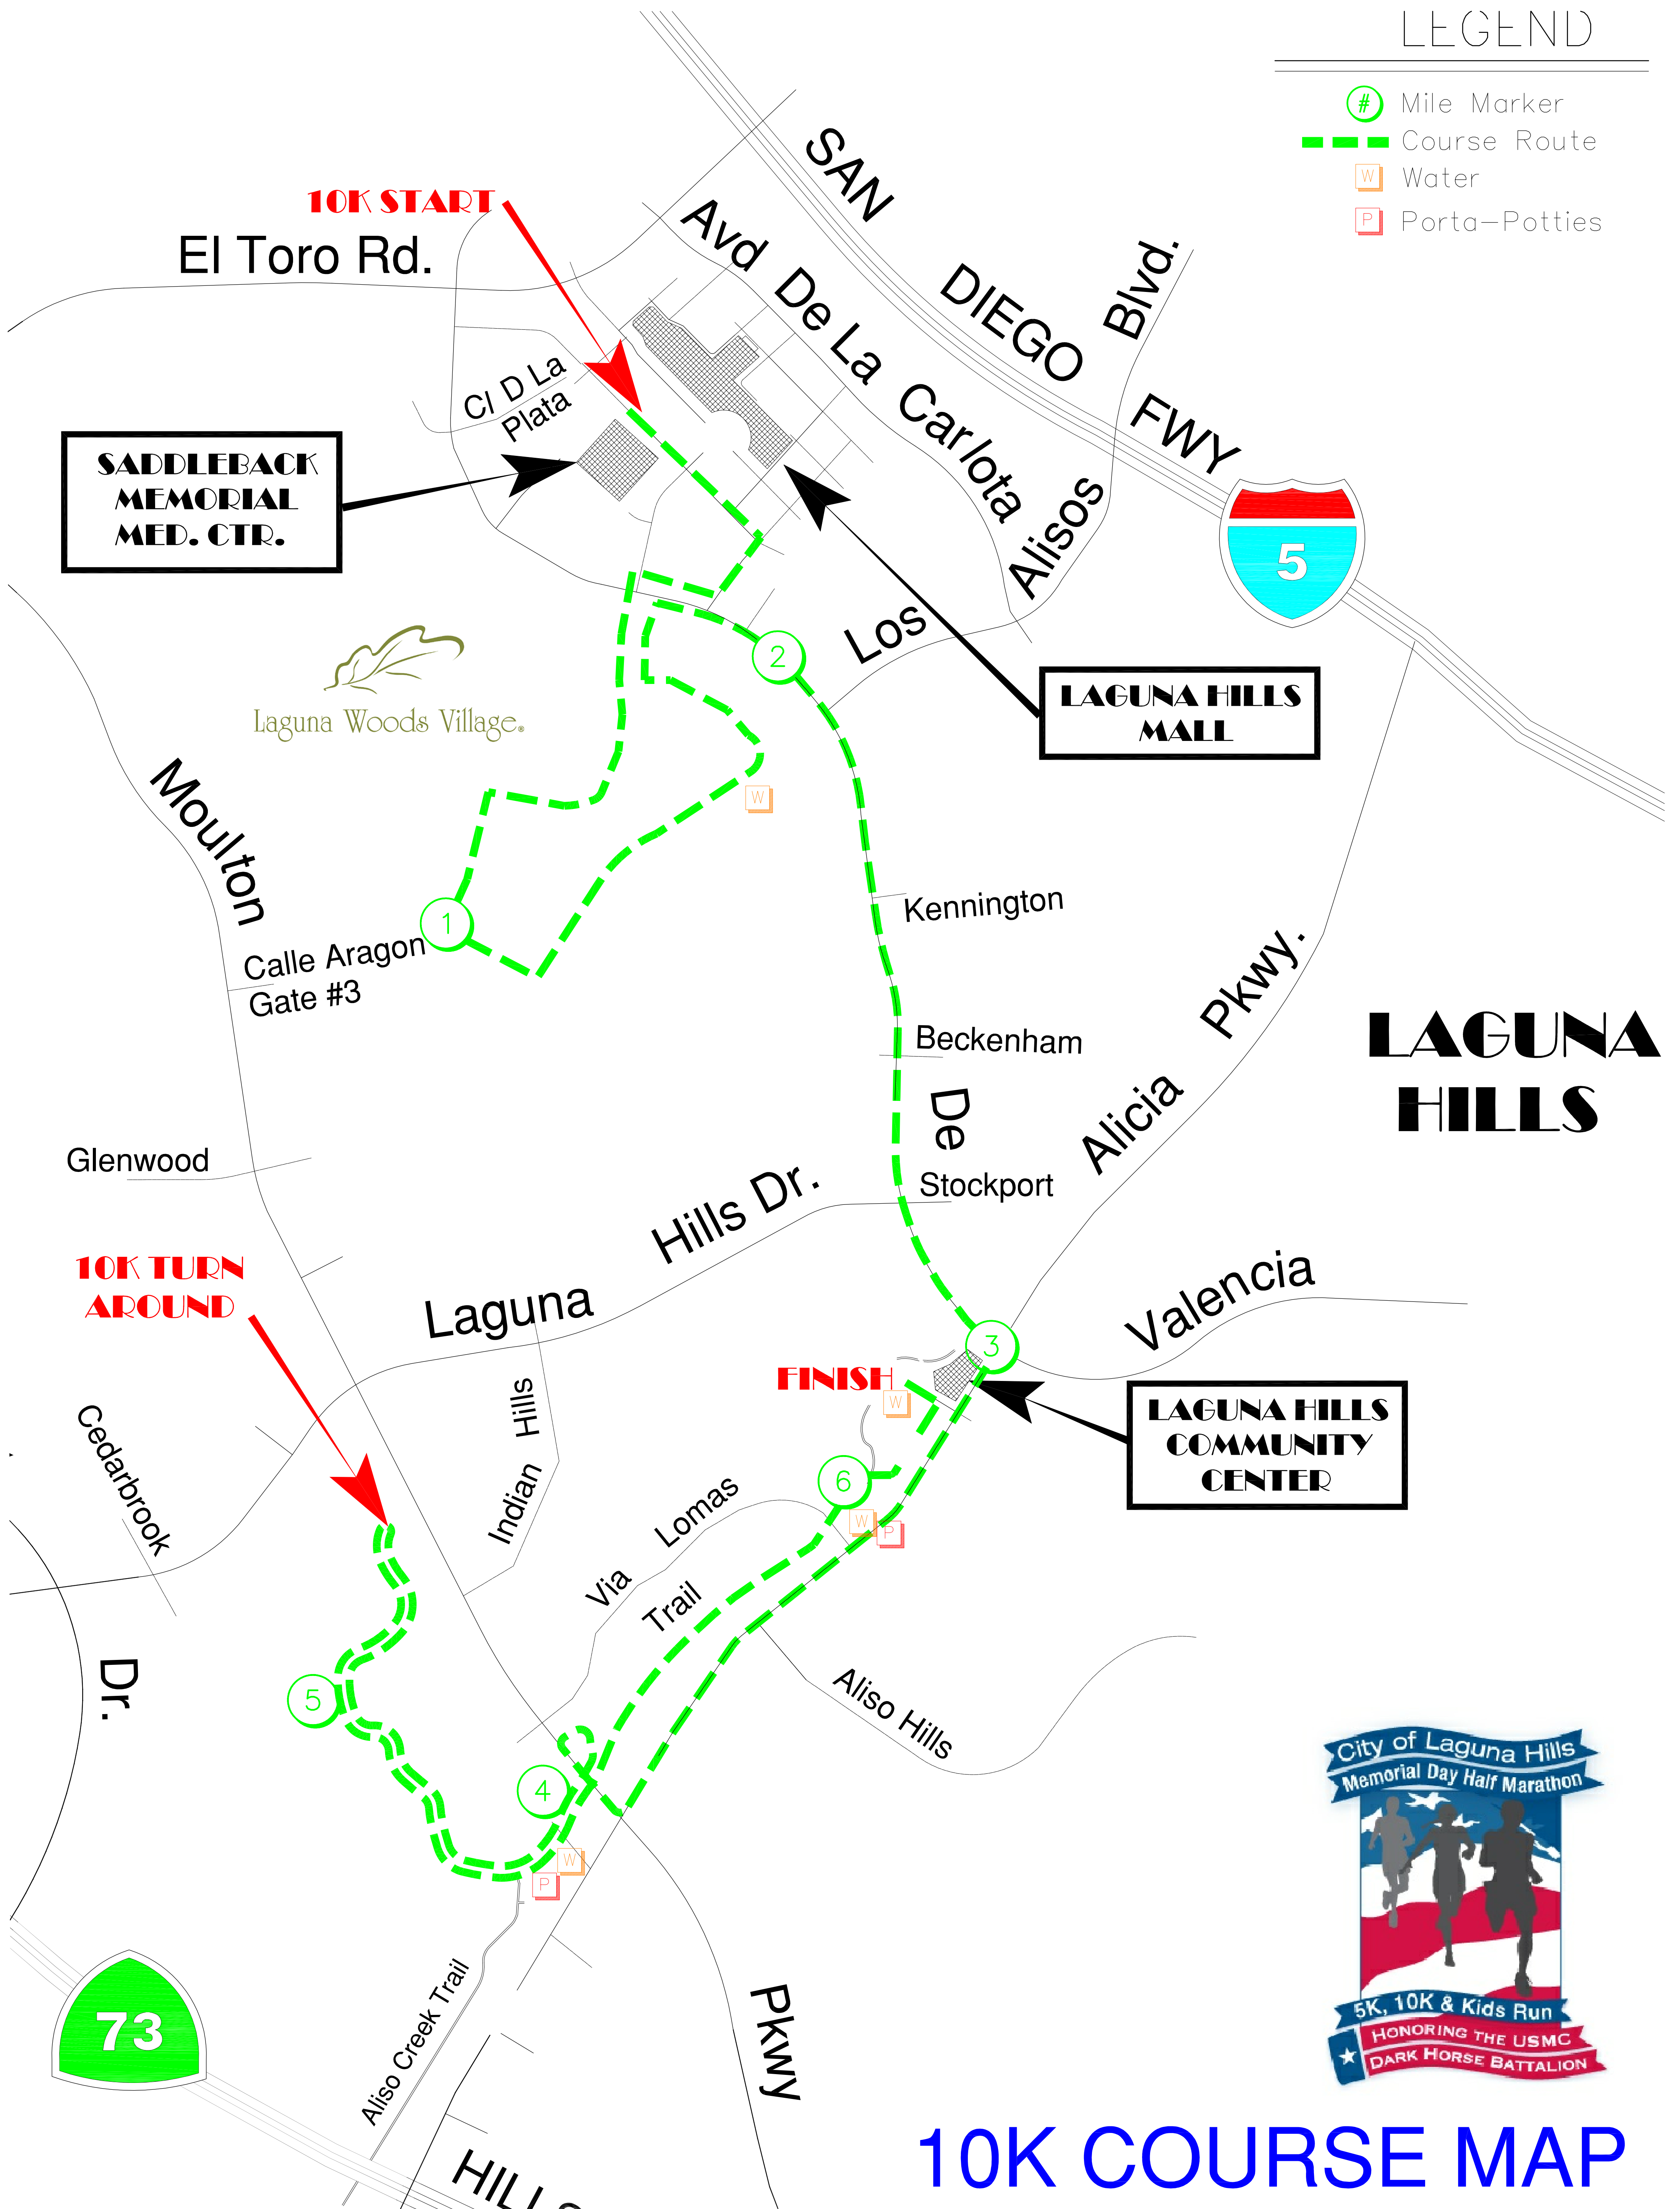

# LEGEND

- Mile Marker
- Course Route
- Water
- Porta-Potties

# 10K COURSE MAP