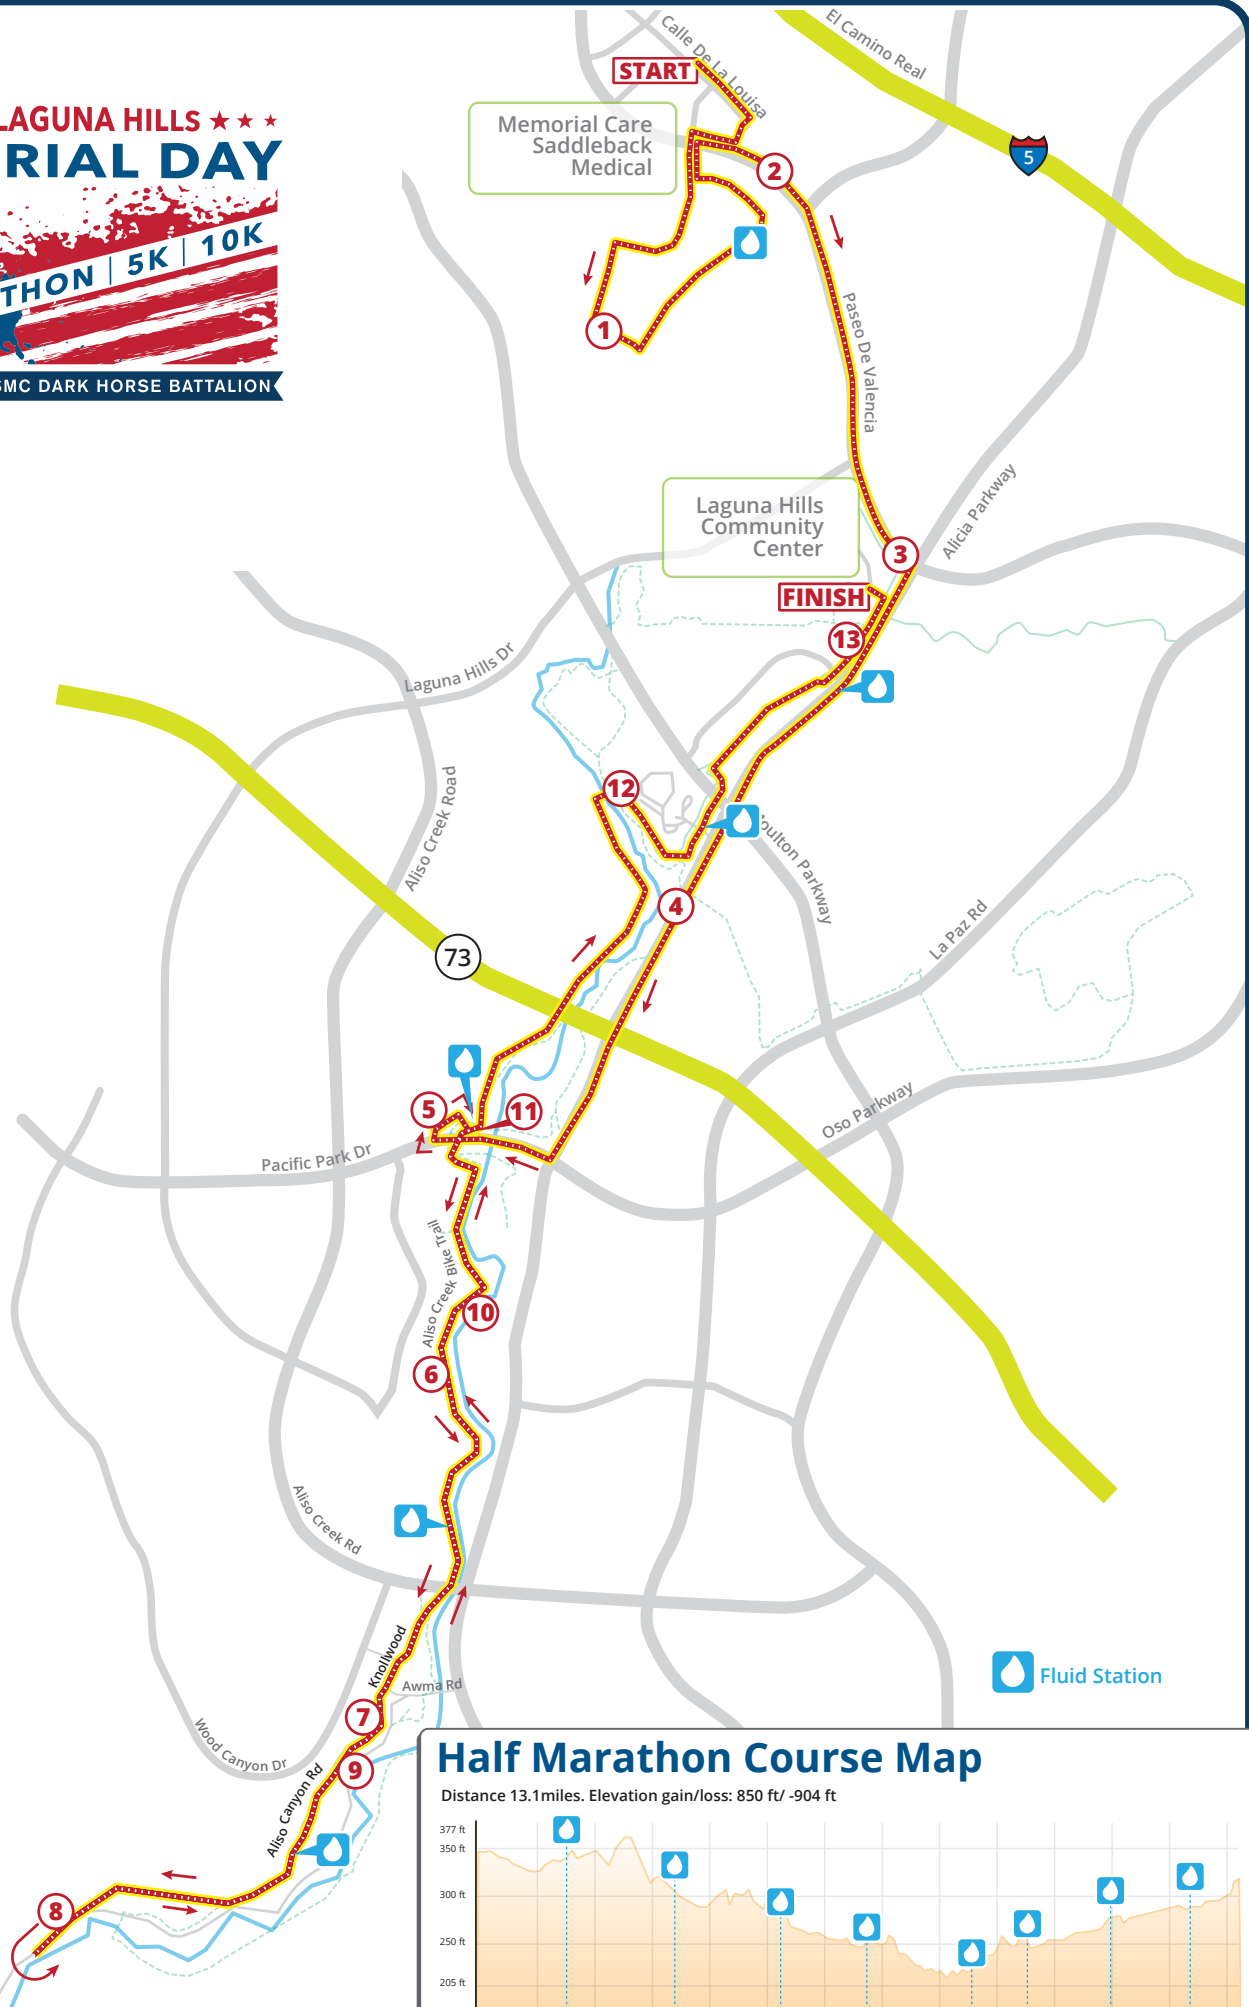

*** CITY OF LAGUNA HILLS ***
MEMORIAL DAY
 HALF MARATHON | 5K | 10K
 HONORING THE USMC DARK HORSE BATTALION

Half Marathon Course Map

Distance 13.1 miles. Elevation gain/loss: 850 ft/ -904 ft

Aliso & Wood Canyons Wilderness Park

Fluid Station