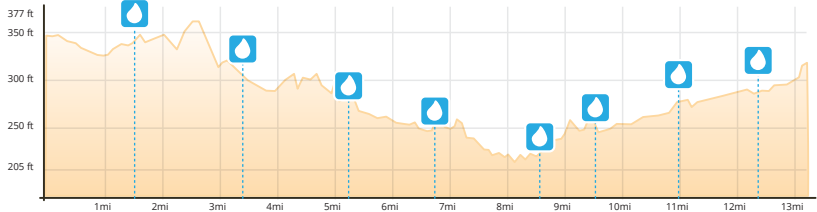

*** CITY OF LAGUNA HILLS ***
MEMORIAL DAY
 HALF MARATHON | 5K | 10K
 HONORING THE USMC DARK HORSE BATTALION

Half Marathon Course Map

Distance 13.1 miles. Elevation gain/loss: 850 ft/ -904 ft

Aliso & Wood Canyons Wilderness Park

Fluid Station